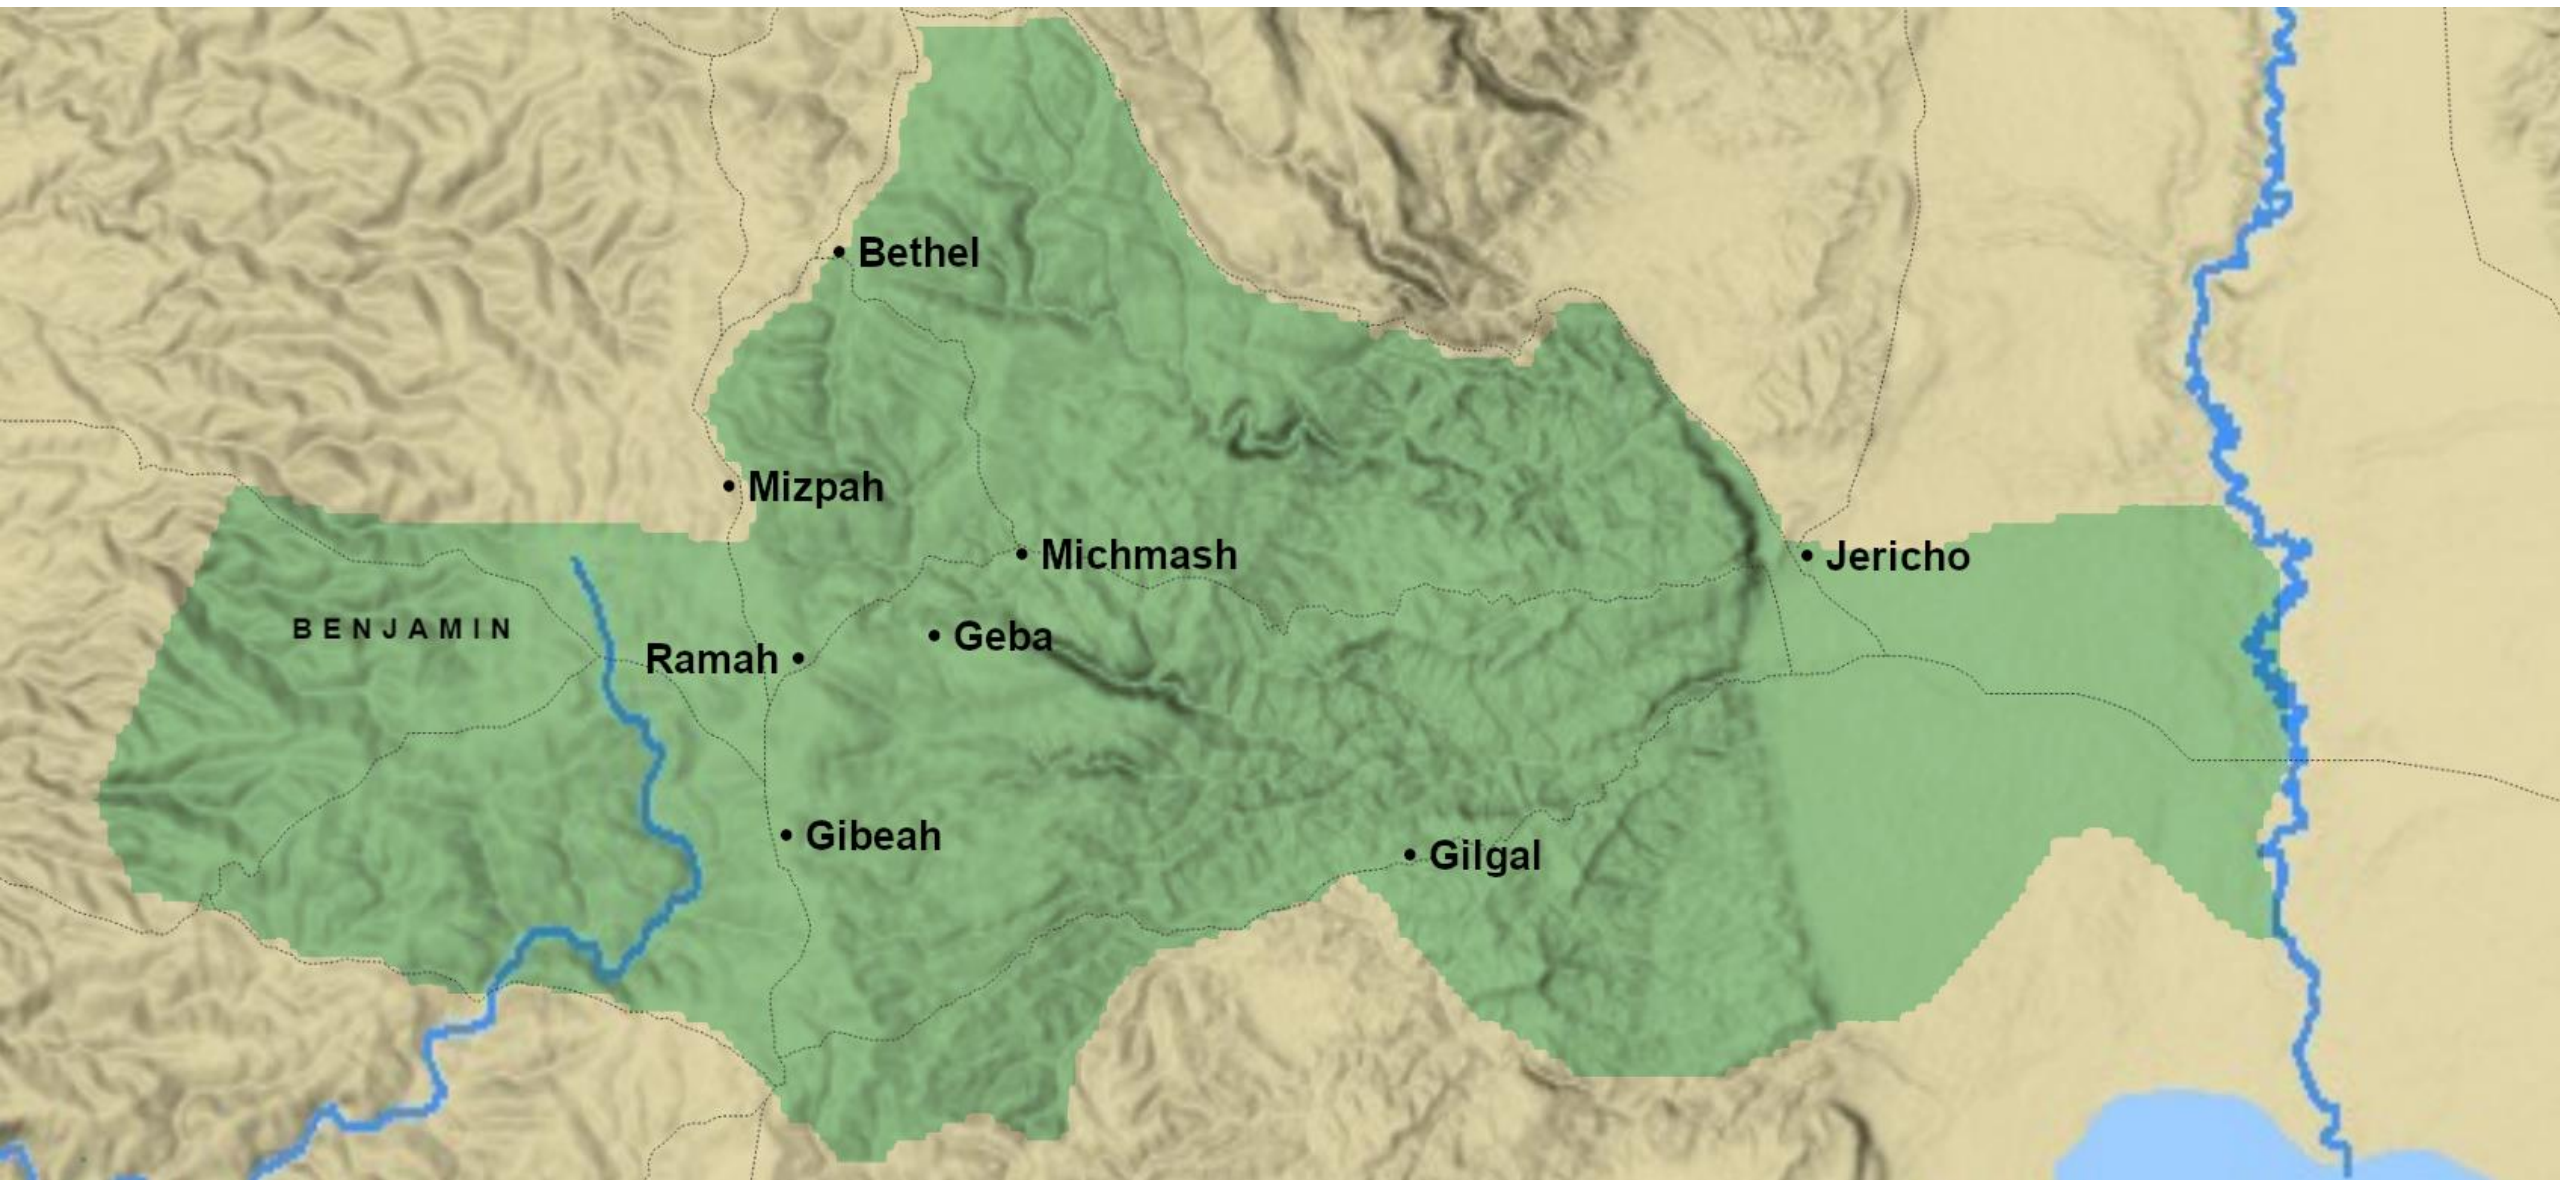

Through the Bible

1 Samuel 8-20

Joshua Tallent, 5/31/2023

• Bethel

• Mizpah

• Michmash

• Jericho

BENJAMIN

• Ramah

• Geba

• Gibeah

• Gilgal

TRIBAL DISTRIBUTION

- City
- ▲ Mountain
- ▨ Territory shared by the tribes of Judah and Simeon

0 15 30 Miles
0 15 30 Kilometers

WARS OF KING SAUL

- ★ Capital city
- City
- ▲ Mountain peak
- ← Advance of the Ammonites against Jabesh-gilead (*1 Sam. 11:1ff*)
- Saul's interior exploits against the Ammonites (*1 Sam. 11:8ff*)
- Saul's external exploits (*1 Sam. 14:47-48*)
- ← Advance of the Philistines against Shunem (*1 Sam. 28:4ff*)
- ← Saul's interior exploits against the Philistines (*1 Sam. 31:1-7*)
- ★ Battle scene

0 1000 2000 3000 km

• Bethel

• Mizpah

• Michmash

• Jericho

BENJAMIN

• Ramah

• Geba