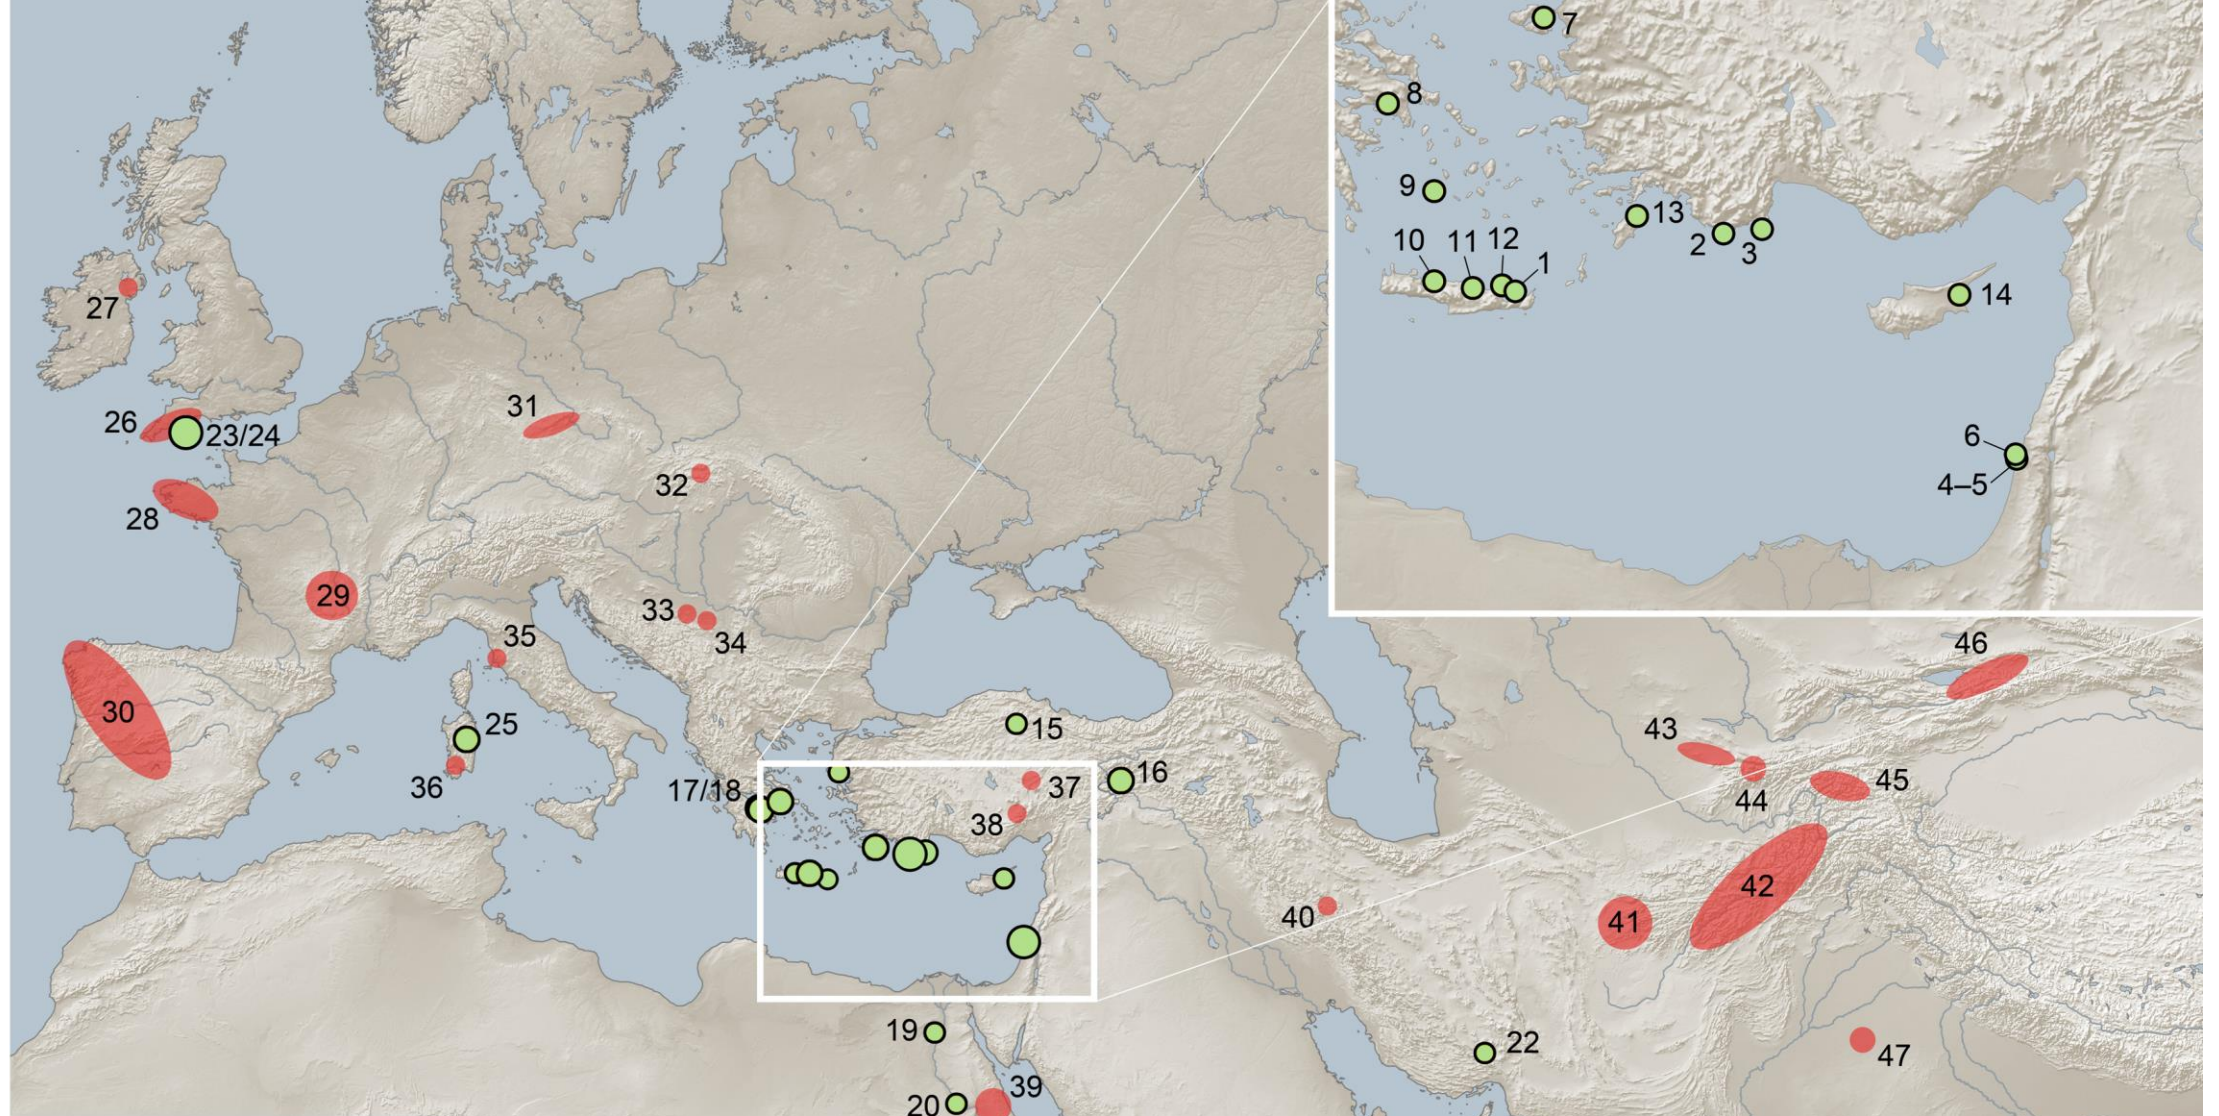

Through the Bible

1 Samuel 8-20

Joshua Tallent, 5/31/2023

• Bethel

• Mizpah

• Michmash

• Jericho

BENJAMIN

• Ramah

• Geba

• Gibeah

• Gilgal

TRIBAL DISTRIBUTION

- City
- ▲ Mountain
- ▨ Territory shared by the tribes of Judah and Simeon

0 15 30 Miles
0 15 30 Kilometers

WARS OF KING SAUL

- ★ Capital city
- City
- ▲ Mountain peak
- ← Advance of the Ammonites against Jabesh-gilead (*1 Sam. 11:1ff*)
- Saul's interior exploits against the Ammonites (*1 Sam. 11:8ff*)
- Saul's external exploits (*1 Sam. 14:47-48*)
- ← Advance of the Philistines against Shunem (*1 Sam. 28:4ff*)
- ← Saul's interior exploits against the Philistines (*1 Sam. 31:1-7*)
- ★ Battle scene

0 1000 2000 3000 km

• Bethel

• Mizpah

• Michmash

• Jericho

BENJAMIN

• Ramah

• Geba