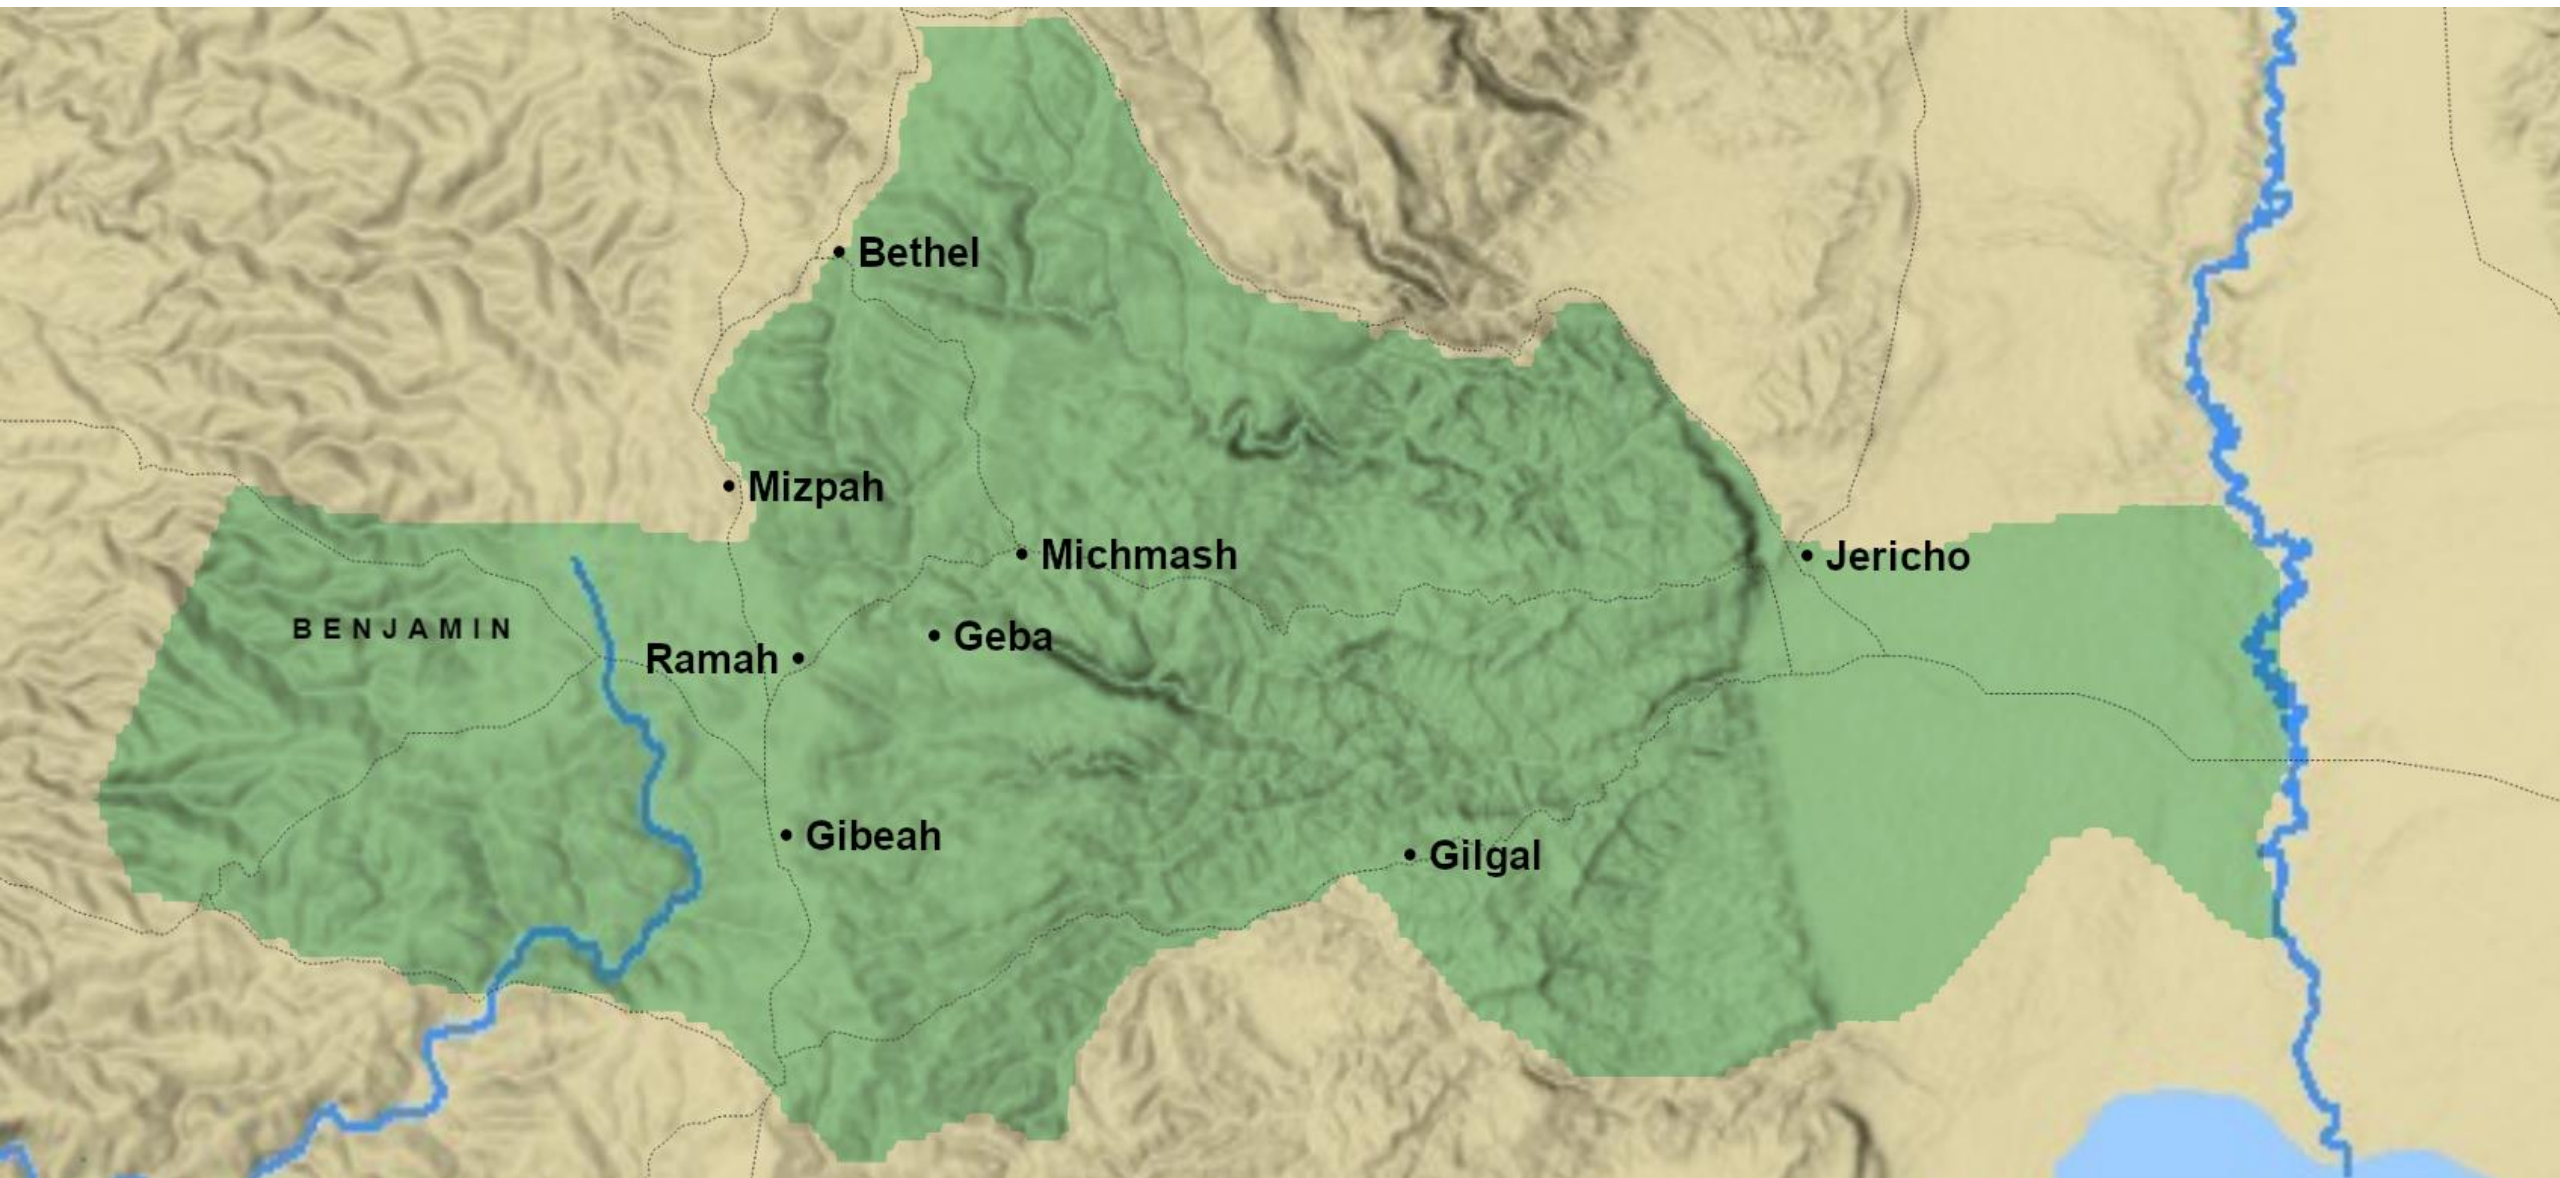

Through the Bible

1 Samuel 8-20

Joshua Tallent, 5/31/2023

• Bethel

• Mizpah

• Michmash

• Jericho

BENJAMIN

• Ramah

• Geba

• Gibeah

• Gilgal

TRIBAL DISTRIBUTION

- City
- ▲ Mountain
- ▨ Territory shared by the tribes of Judah and Simeon

0 15 30 Miles
0 15 30 Kilometers

WARS OF KING SAUL

- ★ Capital city
- City
- ▲ Mountain peak
- ← Advance of the Ammonites against Jabesh-gilead (*1 Sam. 11:1ff*)
- Saul's interior exploits against the Ammonites (*1 Sam. 11:8ff*)
- Saul's external exploits (*1 Sam. 14:47-48*)
- ← Advance of the Philistines against Shunem (*1 Sam. 28:4ff*)
- ← Saul's interior exploits against the Philistines (*1 Sam. 31:1-7*)
- ★ Battle scene

0 1000 2000 3000 km

• Bethel

• Mizpah

• Michmash

• Jericho

BENJAMIN

• Ramah

• Geba